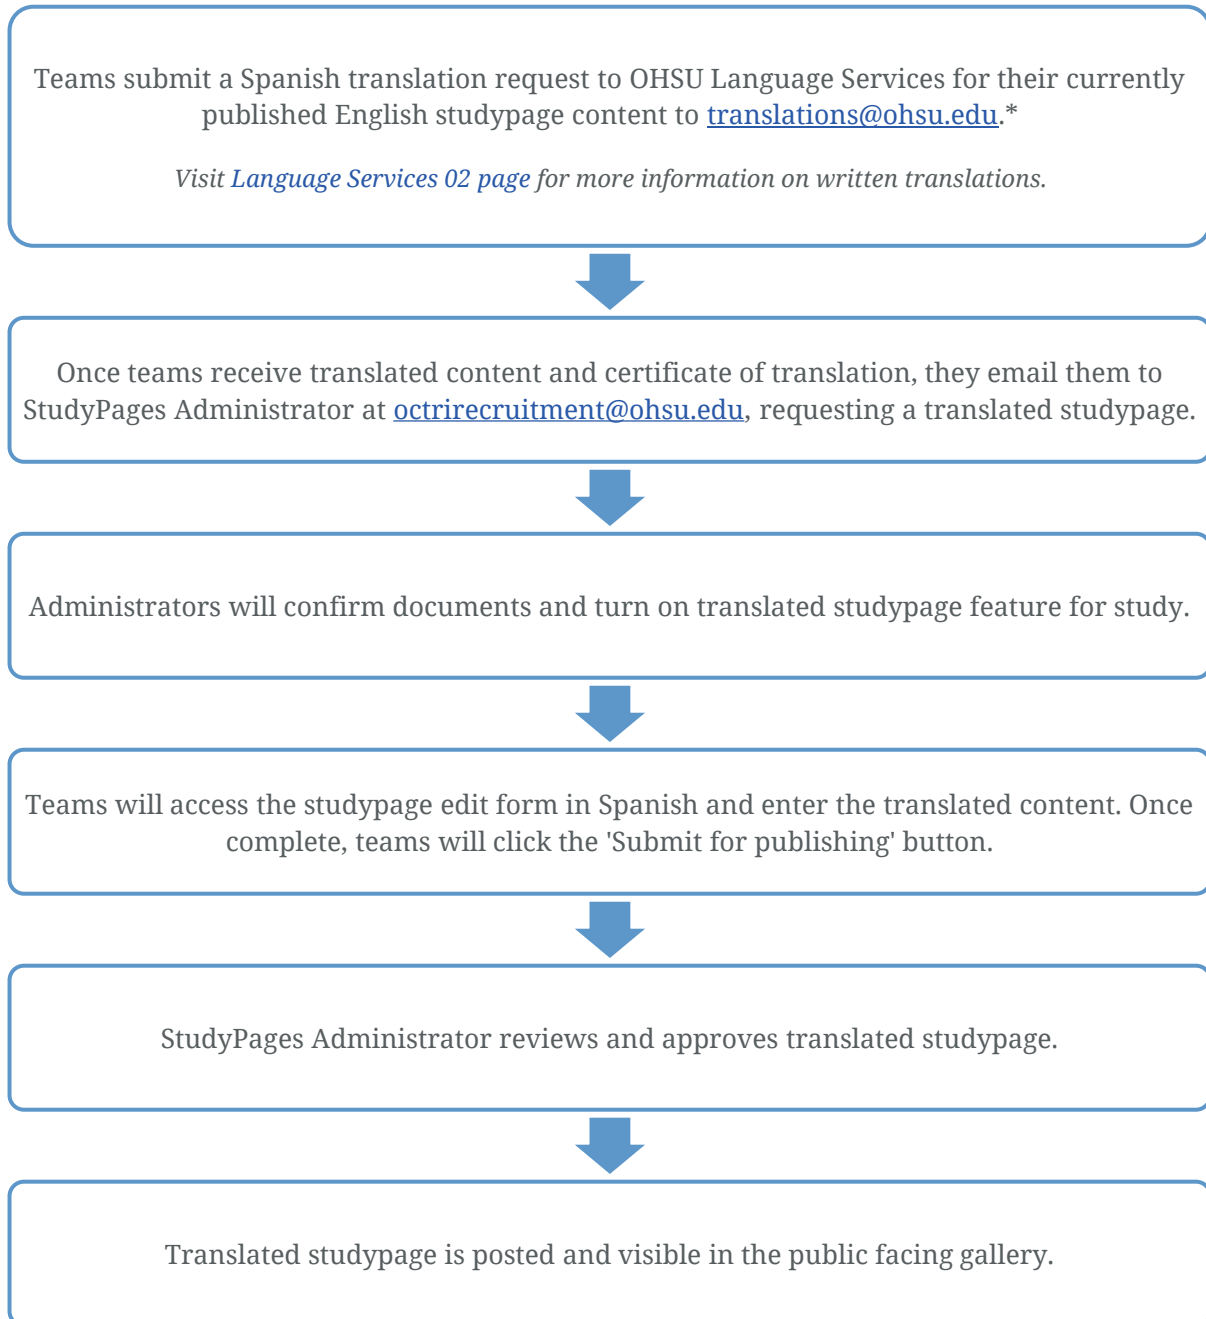

Translated StudyPages Process Chart

A flow chart to help guide teams through the step-by-step process of requesting and having a Spanish translated studypage listing.

**New certified translations will be required for all updates to the studypage.*